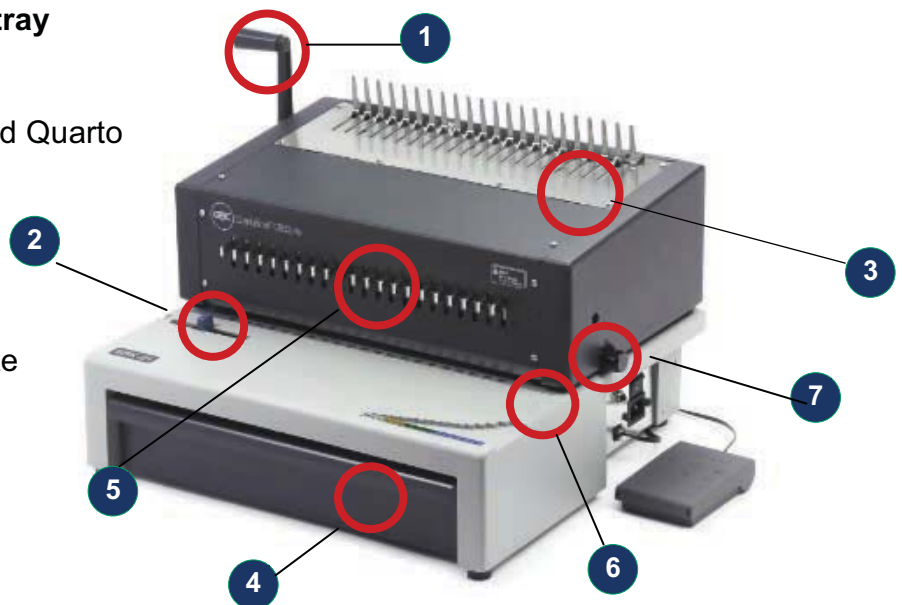

C800 Comb bind

Electric Punching &
Manual Binding

Comb Bind C800Pro

The C800Pro is a high volume binding machine, combining electric punching with manual binding.

- **Electric punch Capacity:** 20 sheets (80 gsm)
- Binds up to 450 sheets (80 gsm) – Using a 51mm comb
- 21 selector pins to accommodate any size paper.
- Adjustable margin depth
- Robust aluminium construction
- Foot pedal included for optional hands free punching.
- Easy to access high volume clippings tray.

Features & Benefits

- 1. Independent Binding Lever**
- Allows comb to be held open during the punching process further increasing productivity.
- 2. Paper side Guide**
- Enables perfect alignment along paper length
- 3. Robust aluminium construction**
- 4. Easy access high volume clippings tray**
- 5. De-selector pins**
For unusual paper sizes such as A5 and Quarto
- 6. Open punch channel**
- For unusual paper sizes
- 7. Adjustable Margin Depth**
- 4 adjustable positions to accommodate different comb sizes